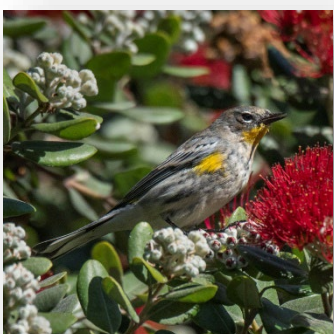

*Regulus calendula*

This small, olive-green bird has prominent white-eye rings and two white wingbars. Males have a red crown patch, that is not always visible.

**Scarlet Tanager**

*Piranga olivacea*

The male has a solid red body and jet black wings and tail, while the female is dull olive above with dark wings and pale yellow underneath. In the Spring, males have a more muted olive-yellow plumage.

**Townsend's Warbler**

*Setophaga townsendi*

Distinctive with greenish backs and gray wings, with two white wingbars on each wing. Males have alternating black and yellow stripes on their heads with a black cheek and throat. Females have a yellow throat and gray, not black, cheeks.

**Western Bluebird**

*Sialia mexicana*

Males are shiny blue with rust-orange from the breast to the upper back. Females are gray with a pale orange wash on the breast and tints of blue on its wings and tail. Both have white lower bellies.

**White Crowned Sparrow**

*Zonotrichia leucophrys*

This 6-inch long sparrow has a small bill and long tail, with a black-and-white striped head that is peaked or smooth and flat. Its upper body is streaked with brown, and spotted with reddish brown.