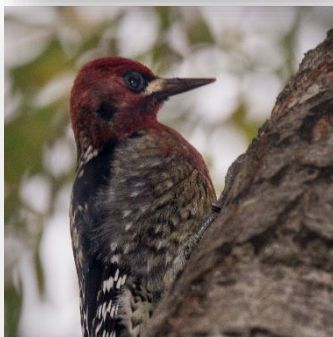

## **Chestnut-backed Chickadee**

*Poecile rufescens*

Black and white on its oversized round head, with a short neck and chestnut-colored back. Its flanks can be rich brown or dull gray. They are under 5 inches in size.

**Golden Crowned Sparrow**

*Zonotrichia atricapilla*

In the summer, adults' heads have a black crown and bright-yellow forehead and in the winter, their heads are duller, with brown replacing black and less obvious yellow. Bodies are brown and gray.

**Hermit Thrush**

*Catharus guttatus*

At 5 to 7 inches in length, these birds are brown on the head and back, with a reddish tail, and small smudged spots on the throat and breast.

**Hooded Oriole**

*Icterus cucullatus*

Colorful with a bright orange-yellow head and neck, and black back, face, throat and upper breast. Its bill is curved slightly downward.

**House Finch**

*Haemorhous mexicanus*

Small-bodied, with large beaks, flat heads and short wings, though the tail is long. Males have a red face and breast, with a streaky brown back, belly and tail. Females are gray/brown with blurry streaks.